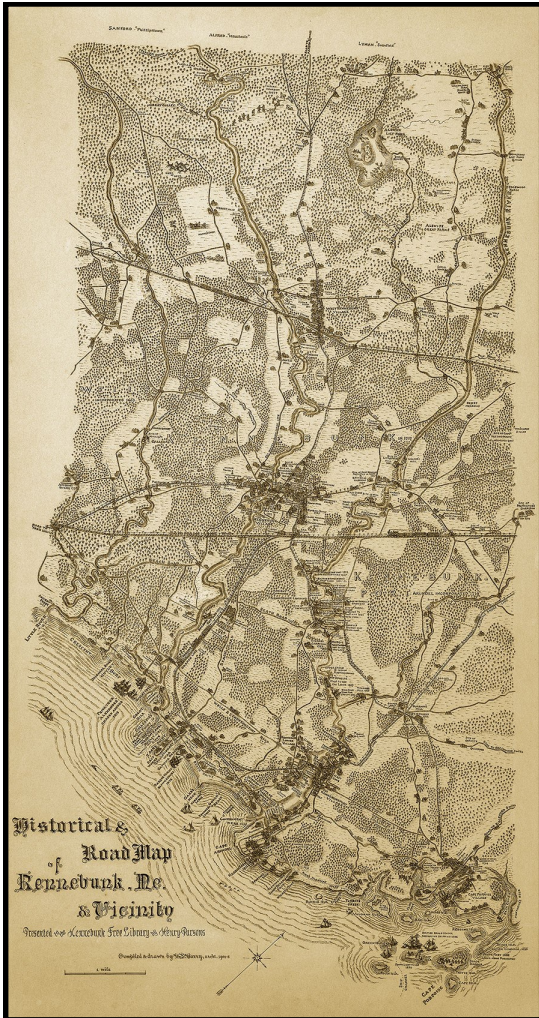

Celebrate Kennebunk!

Own a reproduction of the William E. Barry
Historical & Road Map of Kennebunk, ME & Vicinity

**Original map presented to
 Kennebunk Free Library
 by Henry Parsons**

**Compiled & drawn by Wm. E. Barry,
 Architect, 1904 to 1908**

Select from two sizes printed on Satin
 Photo Paper:

- Full size map 27" x 51"
- Reduced print map 22" x 41.5"

Also available ready to hang, mounted on
 an *Artiplaq* 'Float Plaq' with black or white
 edge.

A Float Plaq is a 3/8" MDF board with a
 backer frame attached to the back of the
 Plaq and inset so you don't see it when
 hanging on the wall.

****Please allow a minimum of 2 weeks
 for delivery****

QTY	Item	Price	Total
_____	Full size map 27" x 51"	\$400.00	_____
_____	Full size map 27" x 51" <i>Artiplaq</i> mount	\$700.00	_____
	Edge color ___ black ___ white		
_____	Reduced map 22" x 41.5"	\$150.00	_____
_____	Reduced map 22" x 41.5" <i>Artiplaq</i> mount	\$350.00	_____
	Edge color ___ black ___ white		